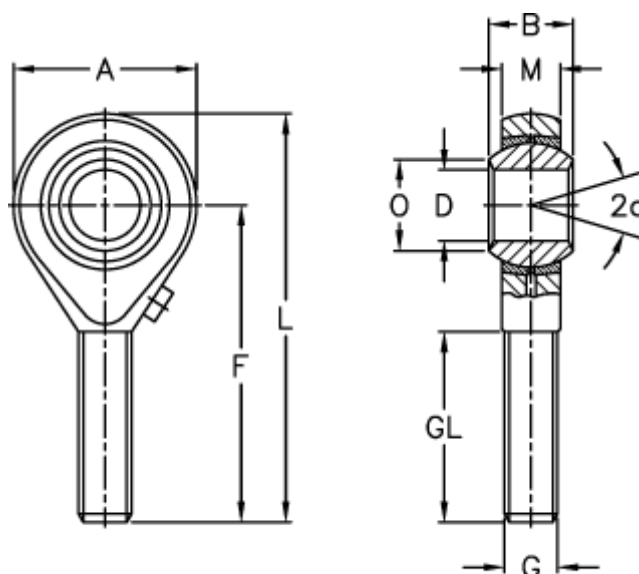

Data Sheet

Article number: 54301020

Description: LDK Rod end POS 20L
Threaded left

Measures

A	= 46	L	= 101
a (degrees)	= 14	M	= 18.00
B	= 25	O	= 24.30
D	= 20	Static load C0 (kN)	= 50.0
Dynamic load C (kN)	= 23.0	Weight (g)	= 340
F	= 78		
g	= M20x1,5		
GL	= 47		